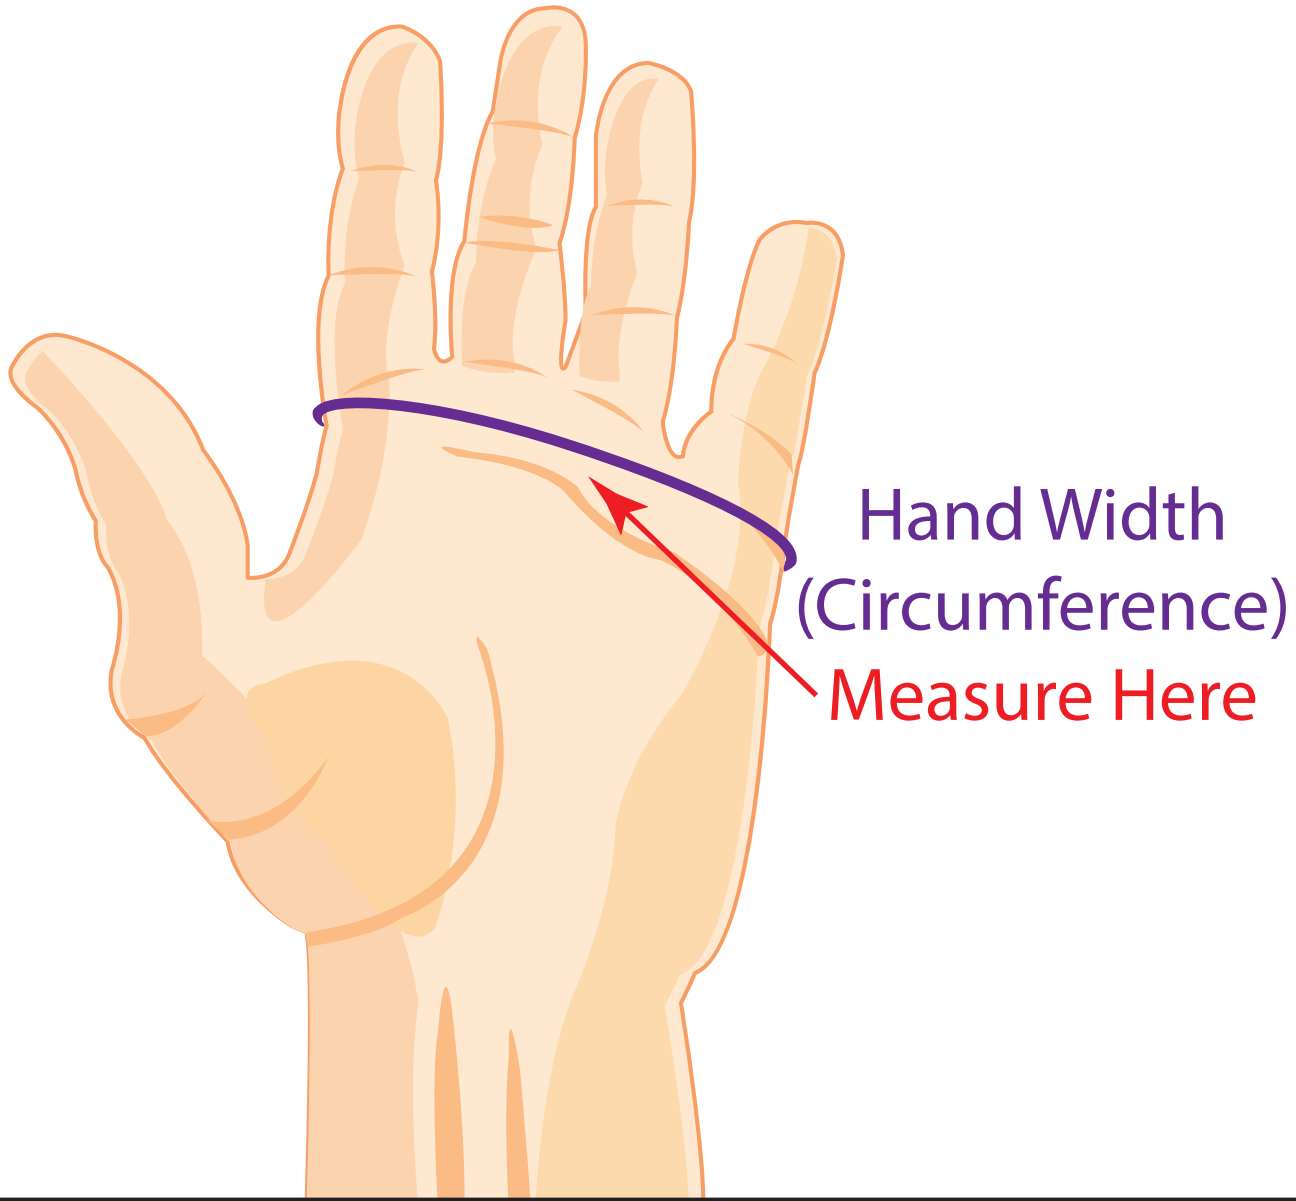

VALOR BOXING
SIZE CHART

MMA GLOVES

SIZE	HAND CIRCUMFERENCE	VALOR SKU
SMALL / MEDIUM	6 ³ / ₄ " - 8 ³ / ₄ "	VB-MMA-S
LARGE / XL	8 ¹ / ₂ " - 10 ¹ / ₂ "	VB-MMA-L